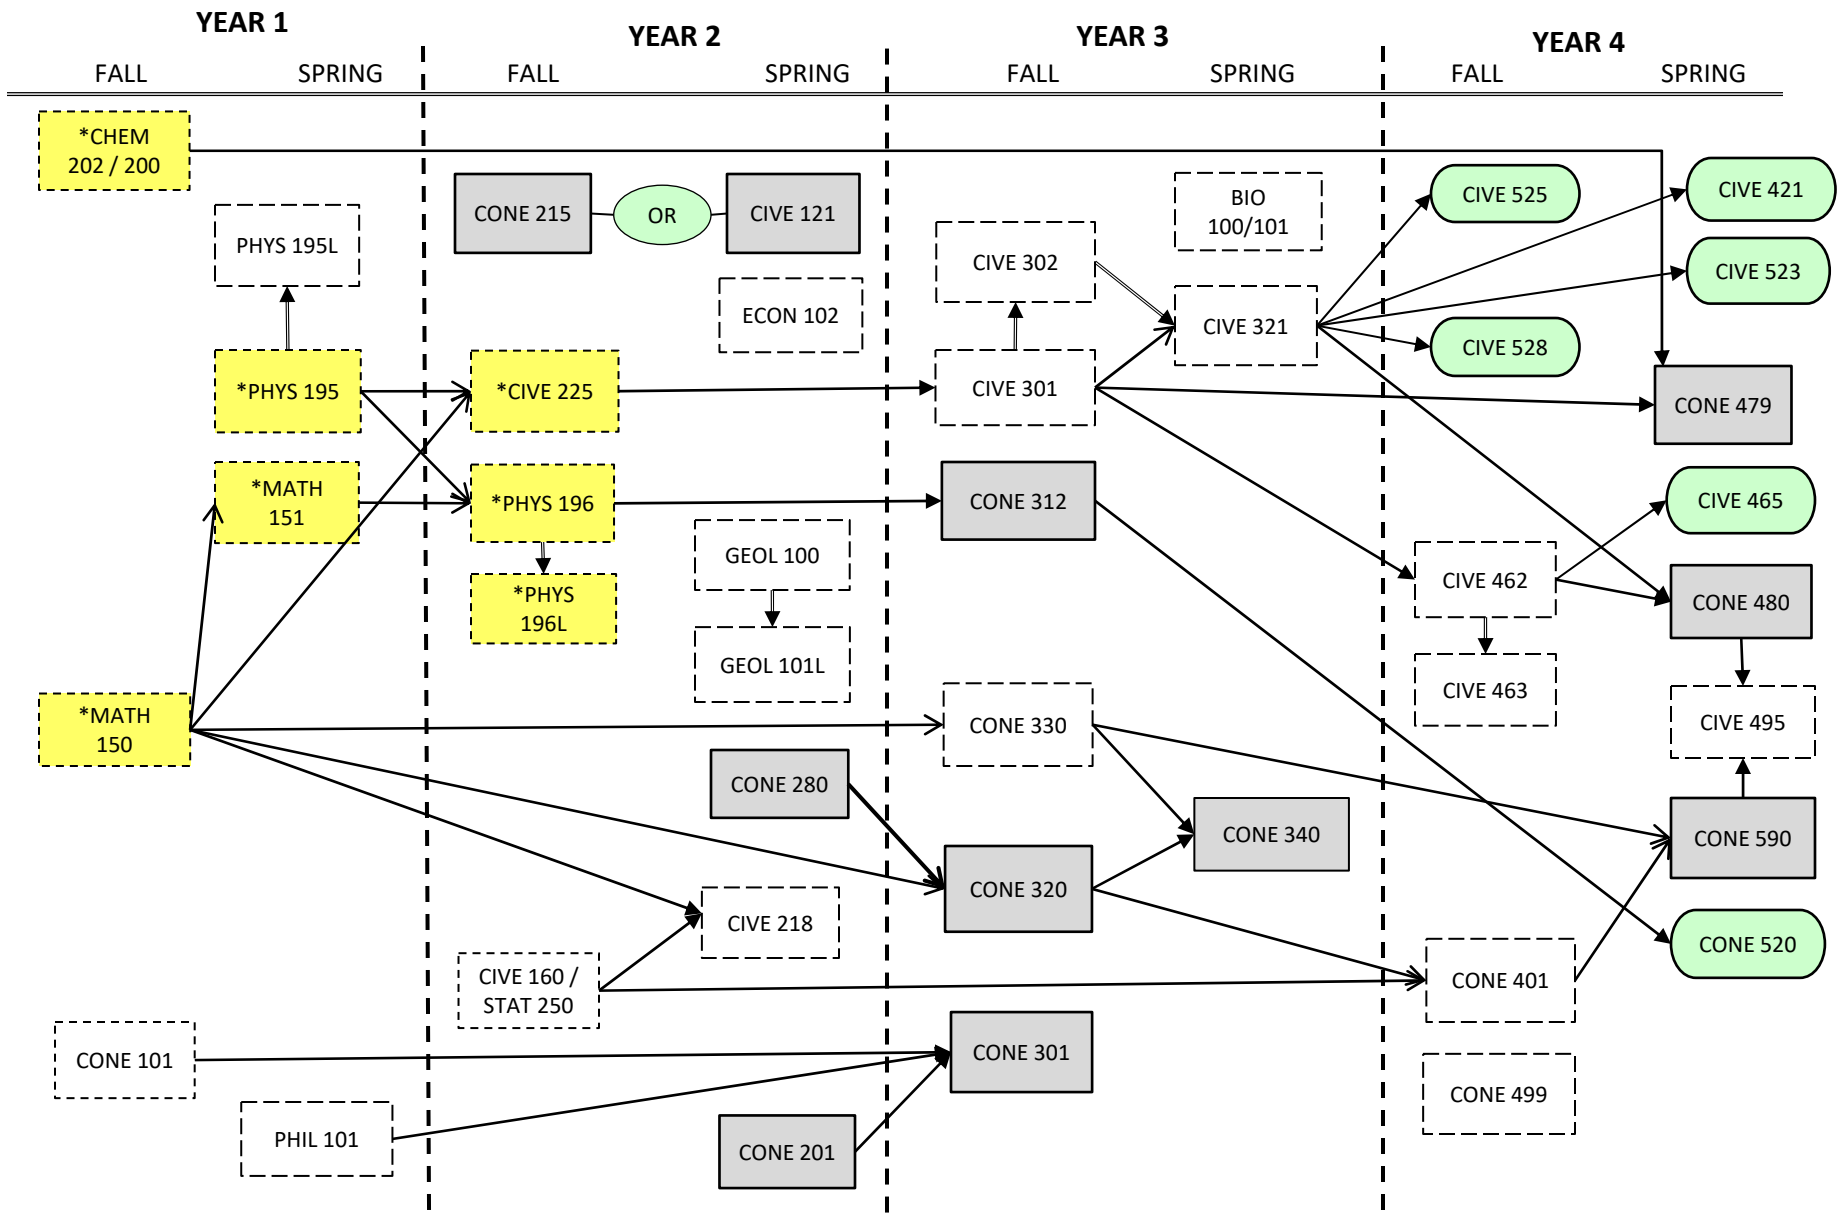

CONE 2021-2022

* C or better required

Offered **ONLY** Fall or **ONLY** Spring semester

Offered both Fall and Spring semester

Select **ONE** elective.

For WPA and GE courses see general catalog.
 CONE 401 can be taken concurrently with CONE 320
 CIVE 495 Capstone should be taken in last semester